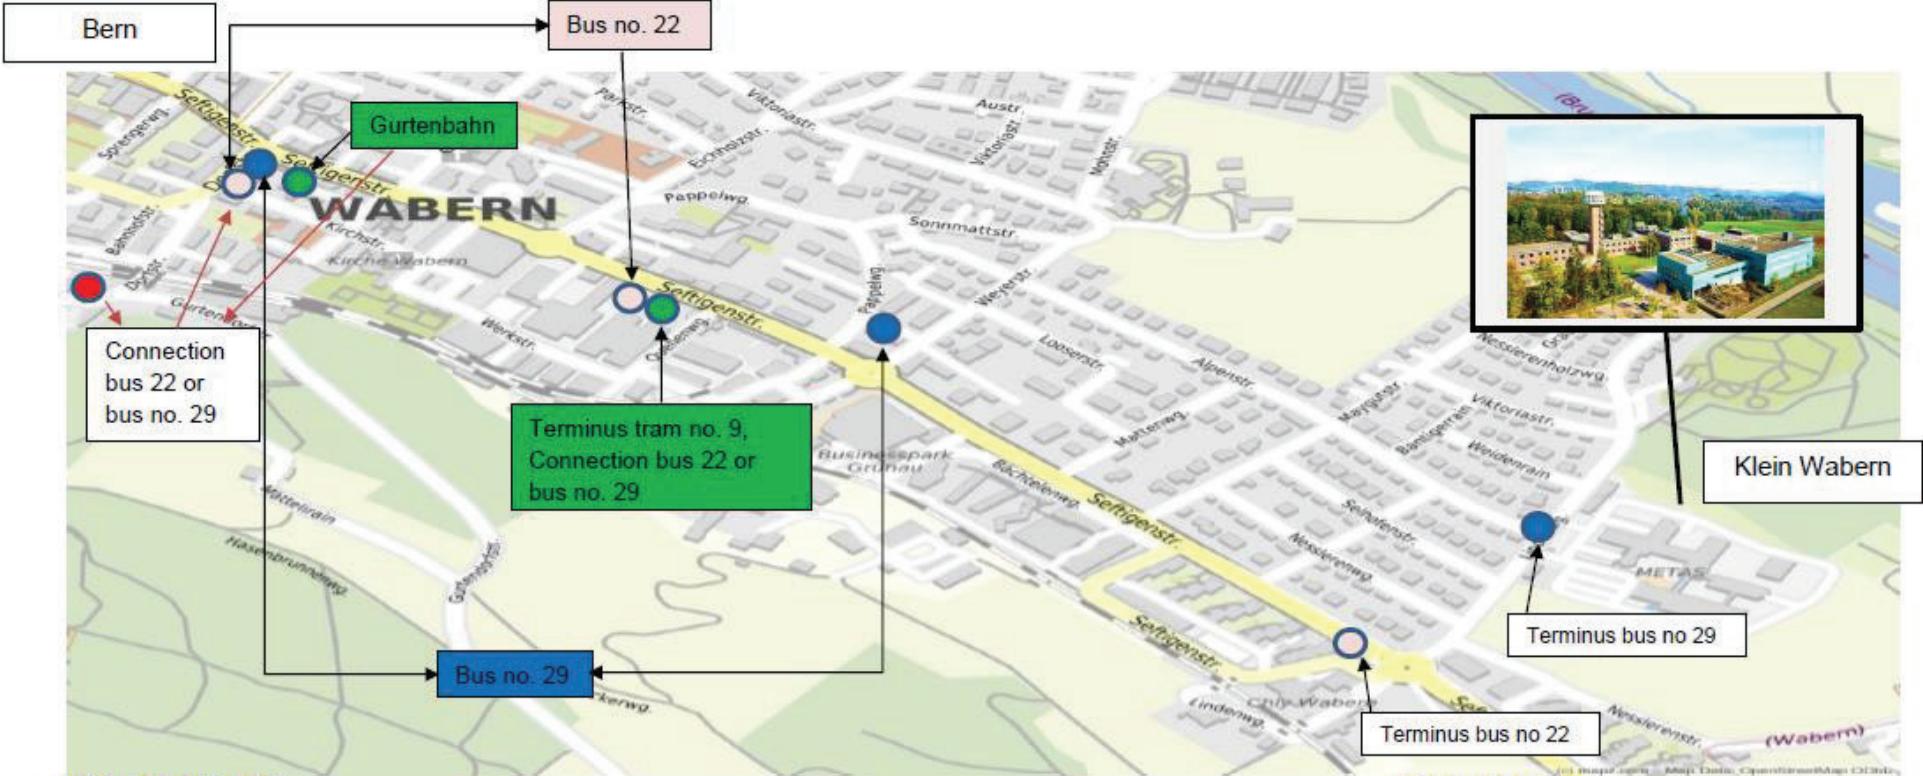

First option from Bern train station: Tram no. 9 to Gurtenbahn or to Wabern terminus and change to bus no. 22 or 29 depending on the timetable.
Second option: Train from Bern train station, S 31 to Wabern, change to bus 22 or 29 at Gurtenbahn stop.
 Metas can be reached on foot in 15 minutes from the terminus of tram no. 9. The hotels in downtown Berne offer free tickets for public transport.

Public transport

- Tram no. 9 Bern – Gurtenbahn or to terminus
- Bus no. 29 to Wabern, Lindenweg
- Bus no. 22 to Kleinwabern
- Train S31 Bern – Wabern bei Bern

Our location

Federal Institute of Metrology METAS
 Lindenweg 50
 3084 Wabern