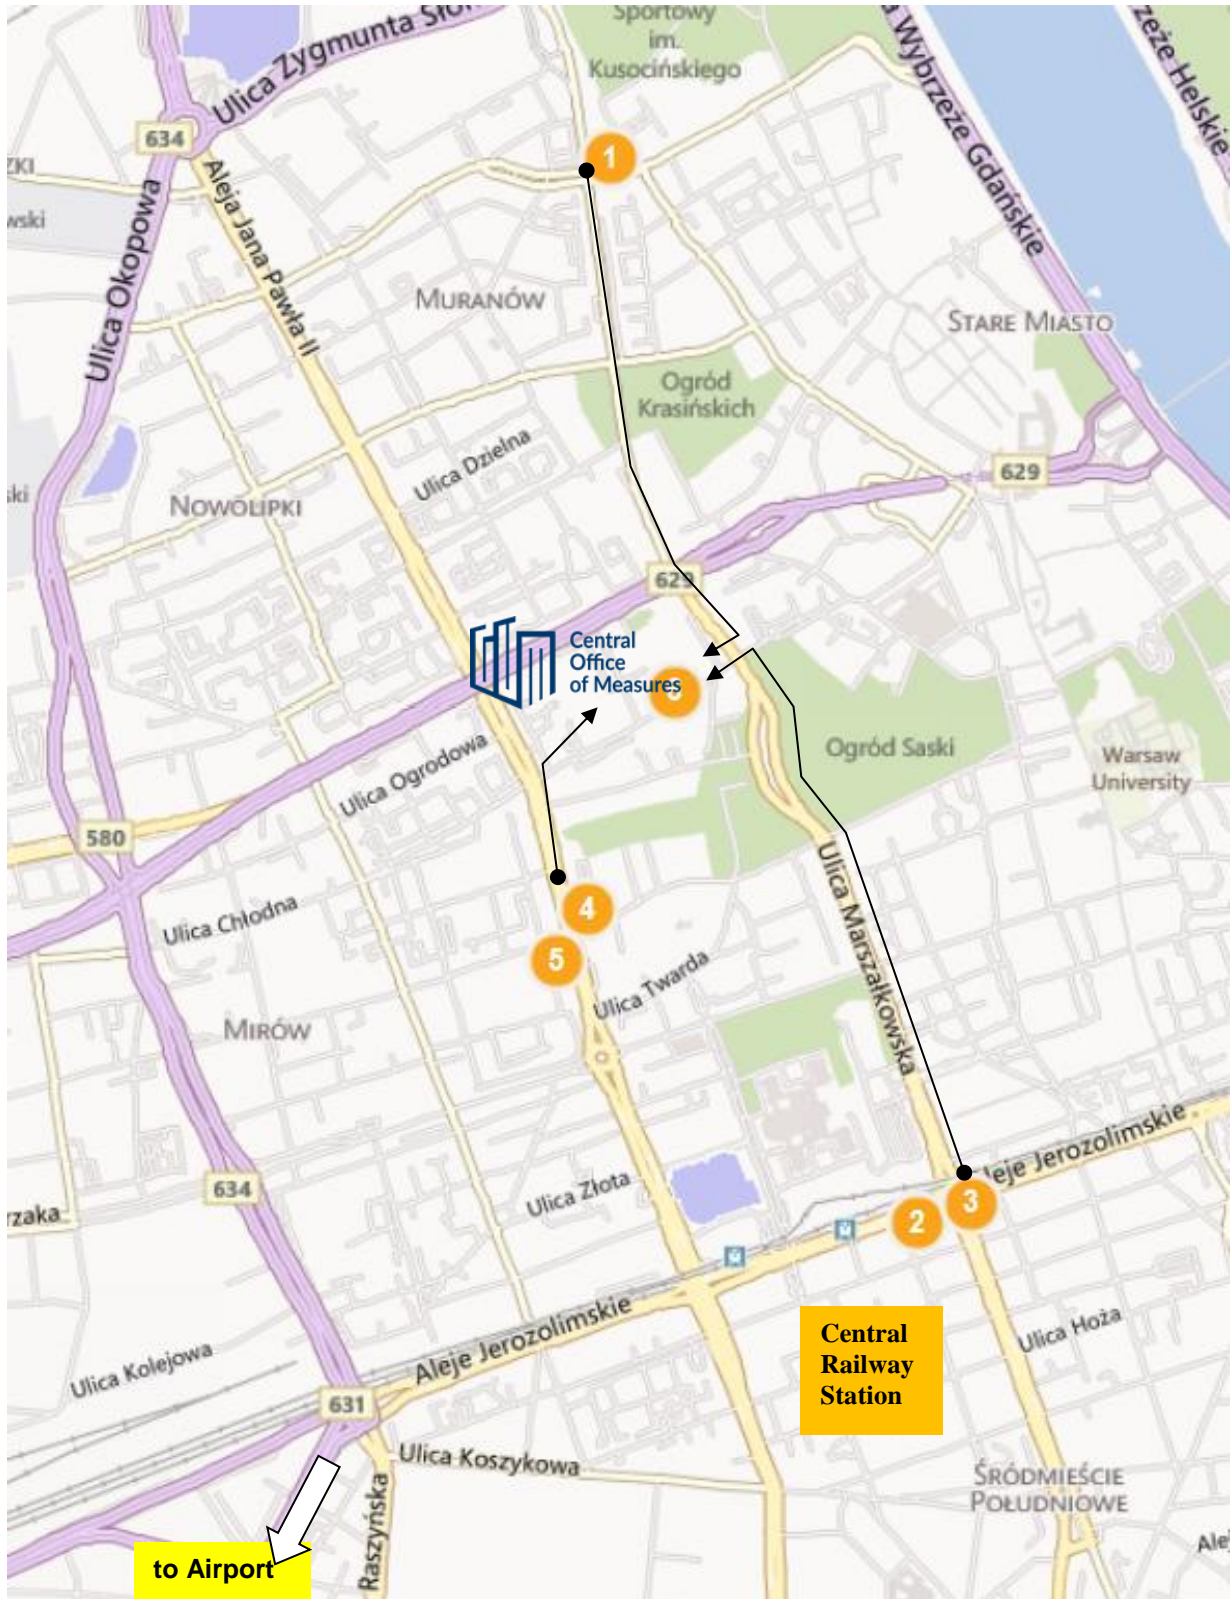

A C C O M M O D A T I O N

Hotels close to the venue

No	Name	Address	Phone number: (+48)22	Room Rates/ including breakfast and tax*	Information on the distance from:
1.	Ibis Warszawa Stare Miasto Hotel https://www.accorhotels.com/pl/hotel-3714-ibis-warszawa-stare-miasto-old-town/index.shtml	Muranowska 2, 00-209 Warsaw	3101000	from 46.5 EUR per night	<ul style="list-style-type: none"> ▪ Central Railway Station - WARSZAWA CENTRALNA: 3,5 km ▪ Warsaw Frederic Chopin Airport: 12 km ▪ Central Office of Measures (GUM): 2,6 km
2.	Metropol Hotel https://www.hotelmetropol.com.pl/pl/	Marszałkowska 99a, 00-693 Warsaw	3253100	from 53.0 EUR per night	<ul style="list-style-type: none"> ▪ Central Railway Station WARSZAWA CENTRALNA: 1 km ▪ Warsaw Frederic Chopin Airport: 10 km ▪ Central Office of Measures (GUM): 3 km
3.	Novotel Warszawa Centrum Hotel https://www.accorhotels.com/pl/hotel-3383-novotel-warszawa-centrum/index.shtml	Marszałkowska 94/98 00-510 Warsaw	5960000	from 77.4 EUR per night	<ul style="list-style-type: none"> ▪ Central Railway Station WARSZAWA CENTRALNA: 2 km ▪ Warsaw Frederic Chopin Airport: 10 km ▪ Central Office of Measures (GUM): 2 km
4.	Radisson Blu Centrum Hotel https://www.radissoncollection.com/en/hotel-warsaw/hotel-deals	Grzybowska 24, 00-132 Warsaw	3218888	from 134,2 EUR per	<ul style="list-style-type: none"> ▪ Central Railway Station WARSZAWA CENTRALNA: 3 km ▪ Warsaw Frederic Chopin Airport: 10 km ▪ Central Office of Measures (GUM): 1 km
5.	The Westin Warsaw Hotel https://www.westin.pl/	Aleje Jana Pawła II 21 00-854 Warsaw	4508000	from 97.7 EUR per	<ul style="list-style-type: none"> ▪ Central Railway Station WARSZAWA CENTRALNA: 2,5 km ▪ Warsaw Frederic Chopin Airport: 10 km ▪ Central Office of Measures (GUM): 1 km

*Room rates are approximate.

1. Ibis Warszawa Stare Miasto Hotel
2. Metropol Hotel
3. Novotel Warszawa Centrum Hotel
4. Radisson Blu Centrum Hotel
5. The Westin Warsaw Hotel

The hotels are located in the center of Warsaw City.