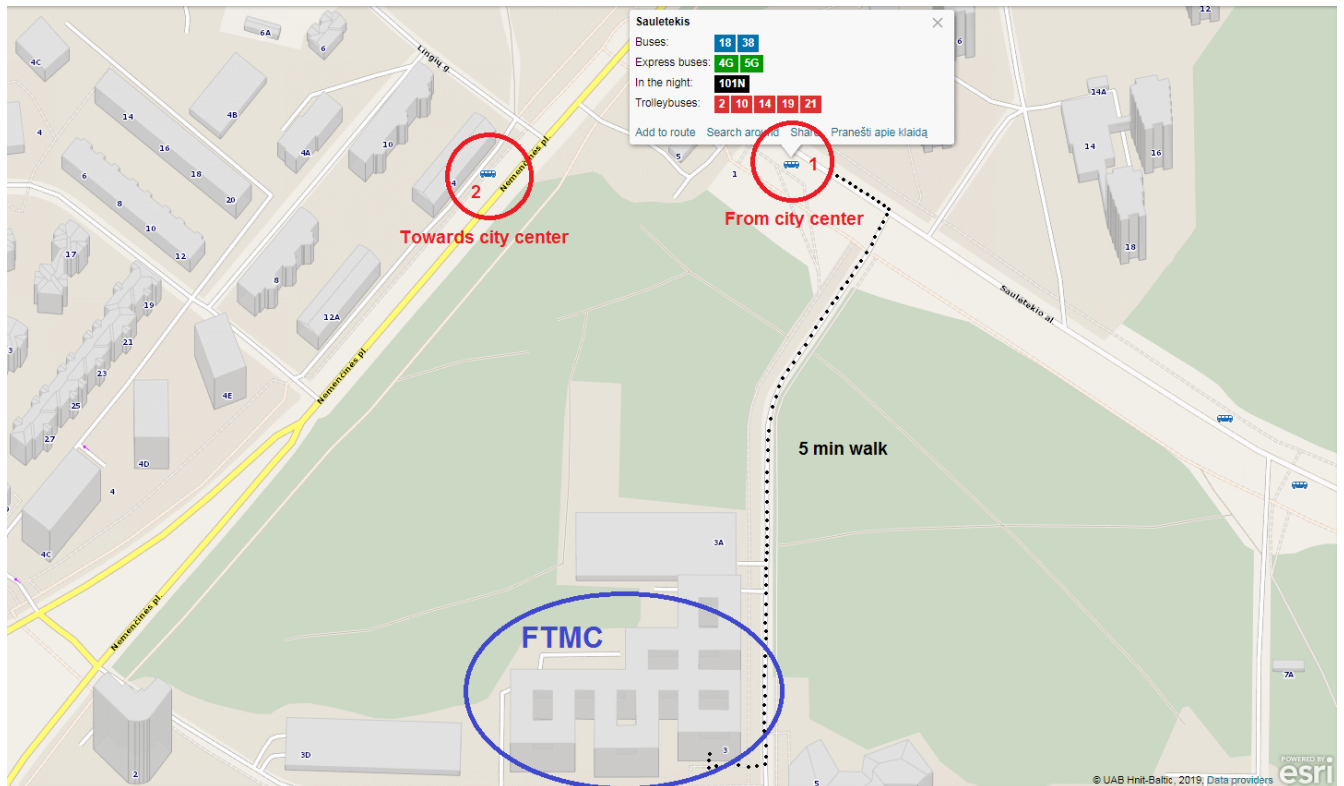

The address of FTMC is:

Center for Physical Sciences and Technology (FTMC)

Saulėtekio alėja 3, 10257 Vilnius

HOW TO GET TO FTMC

- By public transport:

The closest bus stop to FTMC is called “Saulėtekis”.

The buses that stop here are: 4G, 5G, 18, 38

Trolleybuses: 2, 10, 14, 19, 21

Bus 4G is usually the fastest options.

Price for ride is 1€ (Buy ticket from the driver)

If you are coming from the airport, the fastest way to reach FTMC is taking bus 3G (leaving just in front of the airport) and change to one of the buses/trolleybuses indicated above somewhere in the city center.