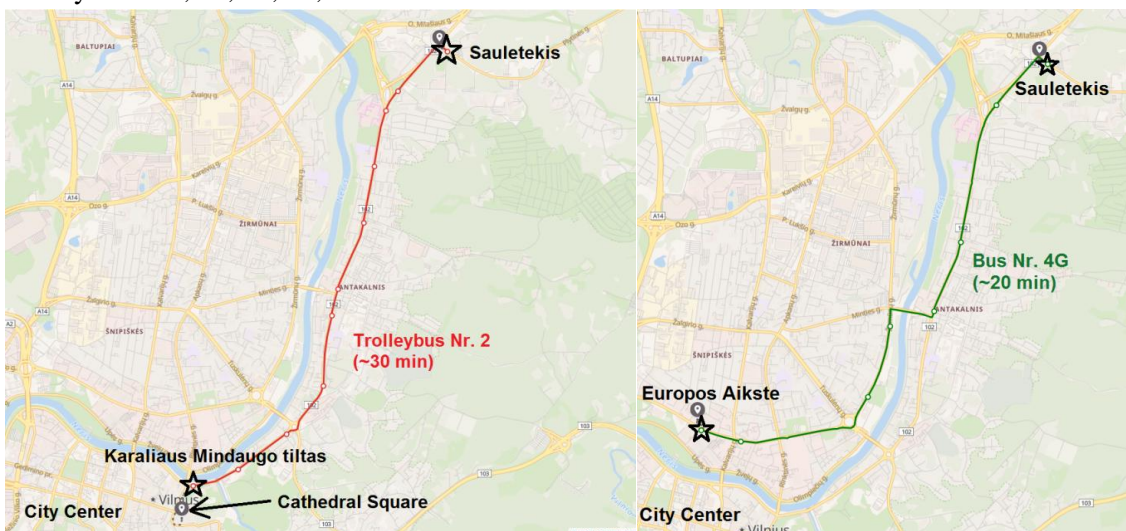

The address of FTMC is:

Center for Physical Sciences and Technology (FTMC)

Saulėtekio alėja 3, 10257 Vilnius

HOW TO GET TO FTMC

- By public transport:

The closest bus stop to FTMC is called “Saulėtekis”.

The buses that stop here are: 4G, 5G, 18, 38

Trolleybuses: 2, 10, 14, 19, 21

Bus 4G is usually the fastest options.

Price for ride is 1€ (Buy ticket from the driver)

If you are coming from the airport, the fastest way to reach FTMC is taking bus 3G (leaving just in front of the airport) and change to one of the buses/trolleybuses indicated above somewhere in the city center.

A good website to check the fastest route from your location is www.trafi.com (app also available)

- By taxi:

There are several taxi companies in the city; you can also use the apps Uber and Bolt.
Price is around 10€ (depending on traffic)